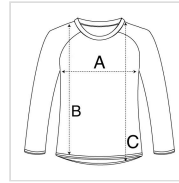

SW300LS Long Sleeved Sports and Performance T-Shirt

140GSM

- 100% Textured Polyester
- Ultra Tech Moisture Wicking Action
- Crew Neck Comfort Finish
- Taped Back Neck
- Raglan Sleeves
- Contoured Drop Back Hem
- Sizes S to 2XL
- Packs of 10 pcs
- Carons of 100 pcs

SIZE (CM)	S	M	L	XL	2XL
A:Chest	48	51	54	57	60
B:Front Length	68	70	72	74	76
C:Back Length	72	74	76	78	80

GREEN CERTIFIED